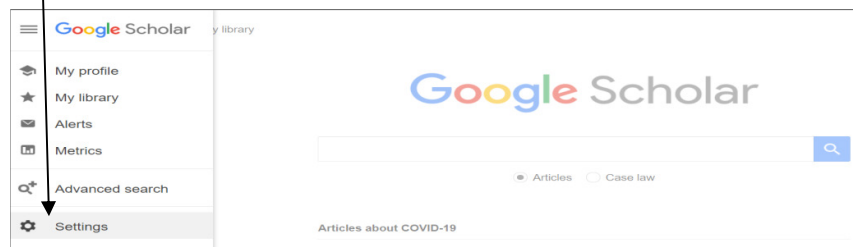

Click on 'Settings'