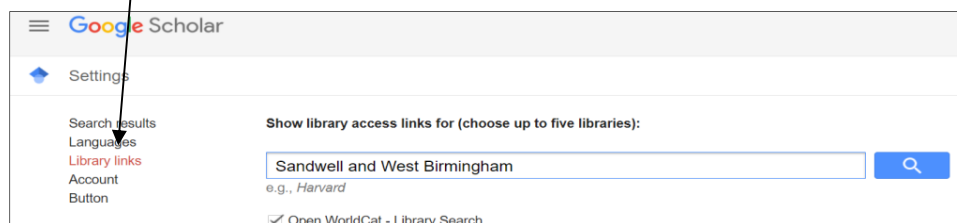

When searching Pubmed/journal websites the extension will check if we have a subscription and alert you in the bottom left hand corner. Look for the  or  buttons, put in your SWB OpenAthens username and password and access the fulltext of the article. The  button will open an email message and input the article information and the library email address to enable you to ask us to find this for you (you will need to be registered with the library for this service).

## Google Scholar

If you are using a trust device you can use Google Scholar to give you links to fulltext articles.

Go to <https://scholar.google.com/> and click on the three horizontal lines in the top left hand corner

Click on 'Settings'

Click on 'Library Links' and search for Sandwell and West Birmingham

Click on the tick box next to Sandwell and West Birmingham NHS Libraries and select 'Save'.

If we have a subscription to an article a link will appear on the right hand side next to the article showing Sandwell and West Birmingham NHS Libraries.