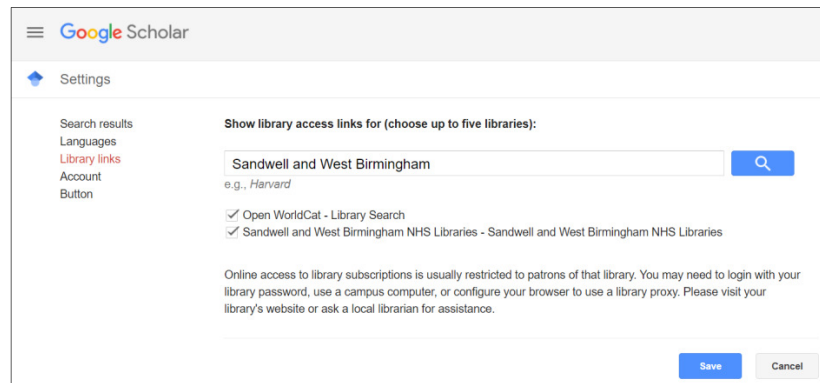

## Google Scholar

If you are using a trust device you can use Google Scholar to give you links to fulltext articles.

Go to <https://scholar.google.com/> and click on the three horizontal lines in the top left hand corner

Click on 'Settings'

Click on 'Library Links' and search for Sandwell and West Birmingham

Click on the tick box next to Sandwell and West Birmingham NHS Libraries and select 'Save'.

If we have a subscription to an article a link will appear on the right hand side next to the article showing Sandwell and West Birmingham NHS Libraries.